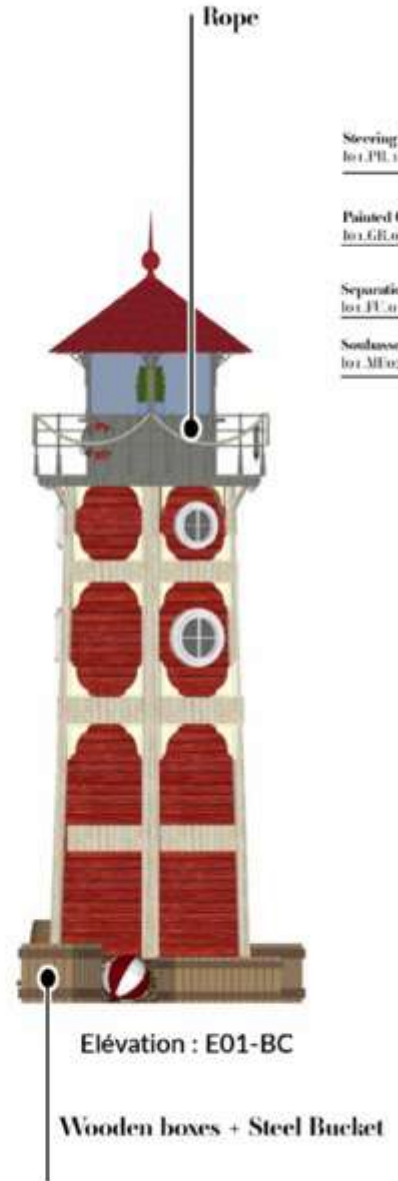

Top View

Front View

THEMING DESIGN

Queue lines

**FJORD
EXPLØRER**
SINCE 1895

**ØN
FYRTÅRN**

Painted Text
"FJORD EXPLØRER SINCE 1895"
(Font : PTF Nordie red - RAL 3009)

Painted Text
"ØN FYRTÅRN" (Font : PTF
Nordie red - RAL 3009)