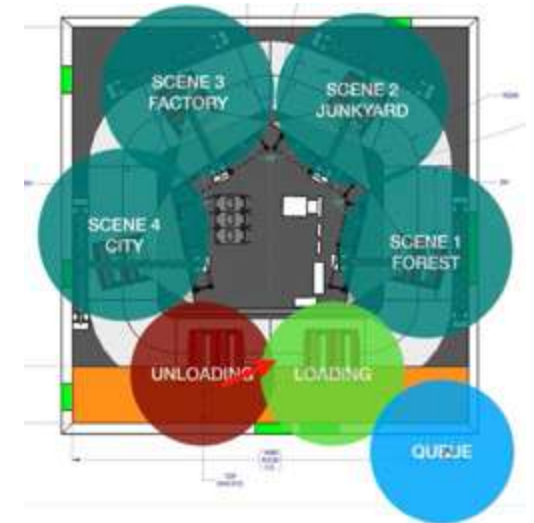

Creative Process

- Concept & story development
- Master planning & technical design
- Ride & attraction design
- Technology selection
- Experience design & visitor flow
- IP & characters development
- Schematic & concept design