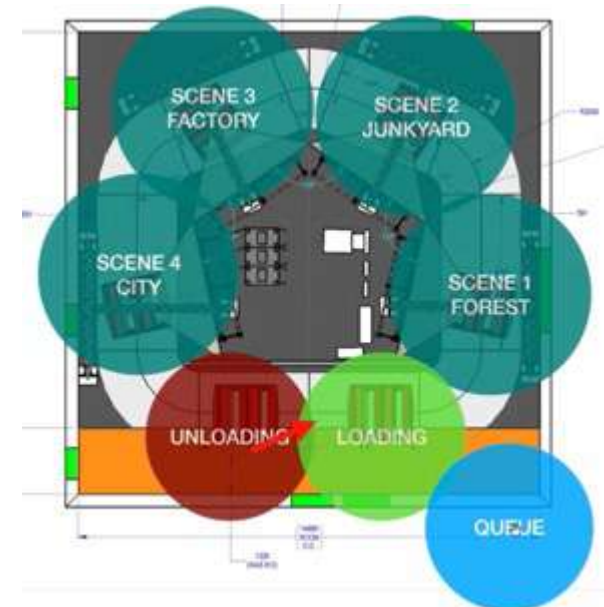

After:
interactive
dark ride