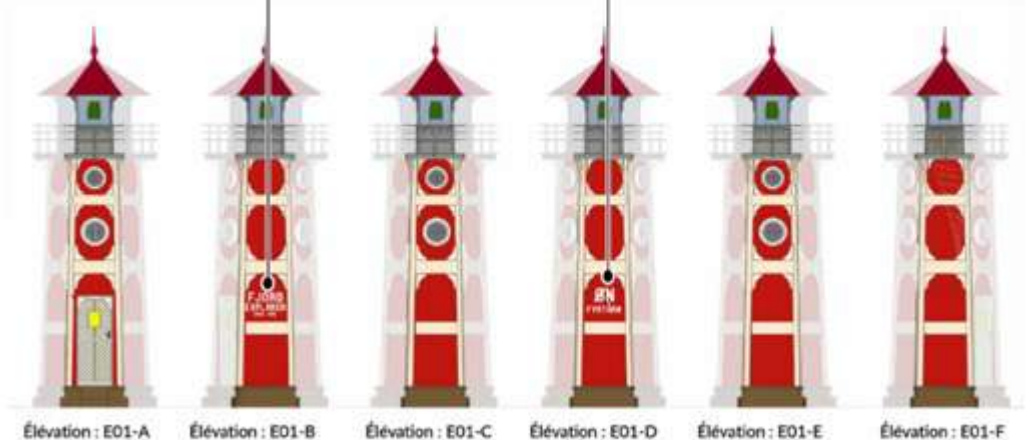

Shops

Preshows

MASTERPLANNING

HOUBA WORLD
MARSUPILAMI'S GREAT ADVENTURES

ATTRACTIONS

1. MARSUPILAMI'S INCREDIBLE SUPPLY CHASE
2. LITTLE PALOMBIANS
3. HOUBA GREAT MOVIE THEATRE
4. HIDE AND SEEK VR
5. TEMPLE RUINS VR MAZE
6. PIRANHAS VR RACING
7. HOUBI - HOUBA
8. HOUBA SWIRL
9. HOUBA CLIMB
10. MARSUPILA-ME
11. MARSU-LUNA
12. MARSU COZY NEST