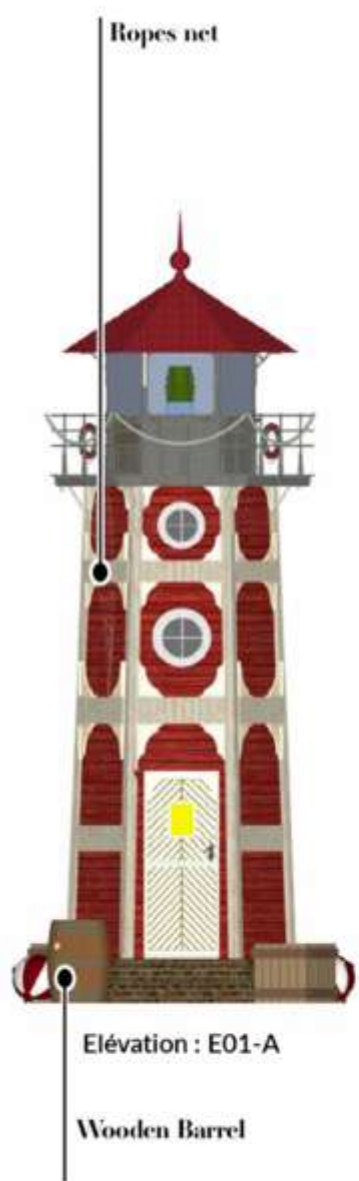

Top View

Front View

THEMING DESIGN

Queue lines

**FJORD
EXPLØRER**
SINCE 1895

**ØN
FYRTÅRN**

Painted Text
"FJORD EXPLØRER SINCE 1895"
(Font : PTF Nordie red - RAL 3009)

Painted Text
"ØN FYRTÅRN" (Font : PTF
Nordie red - RAL 3009)