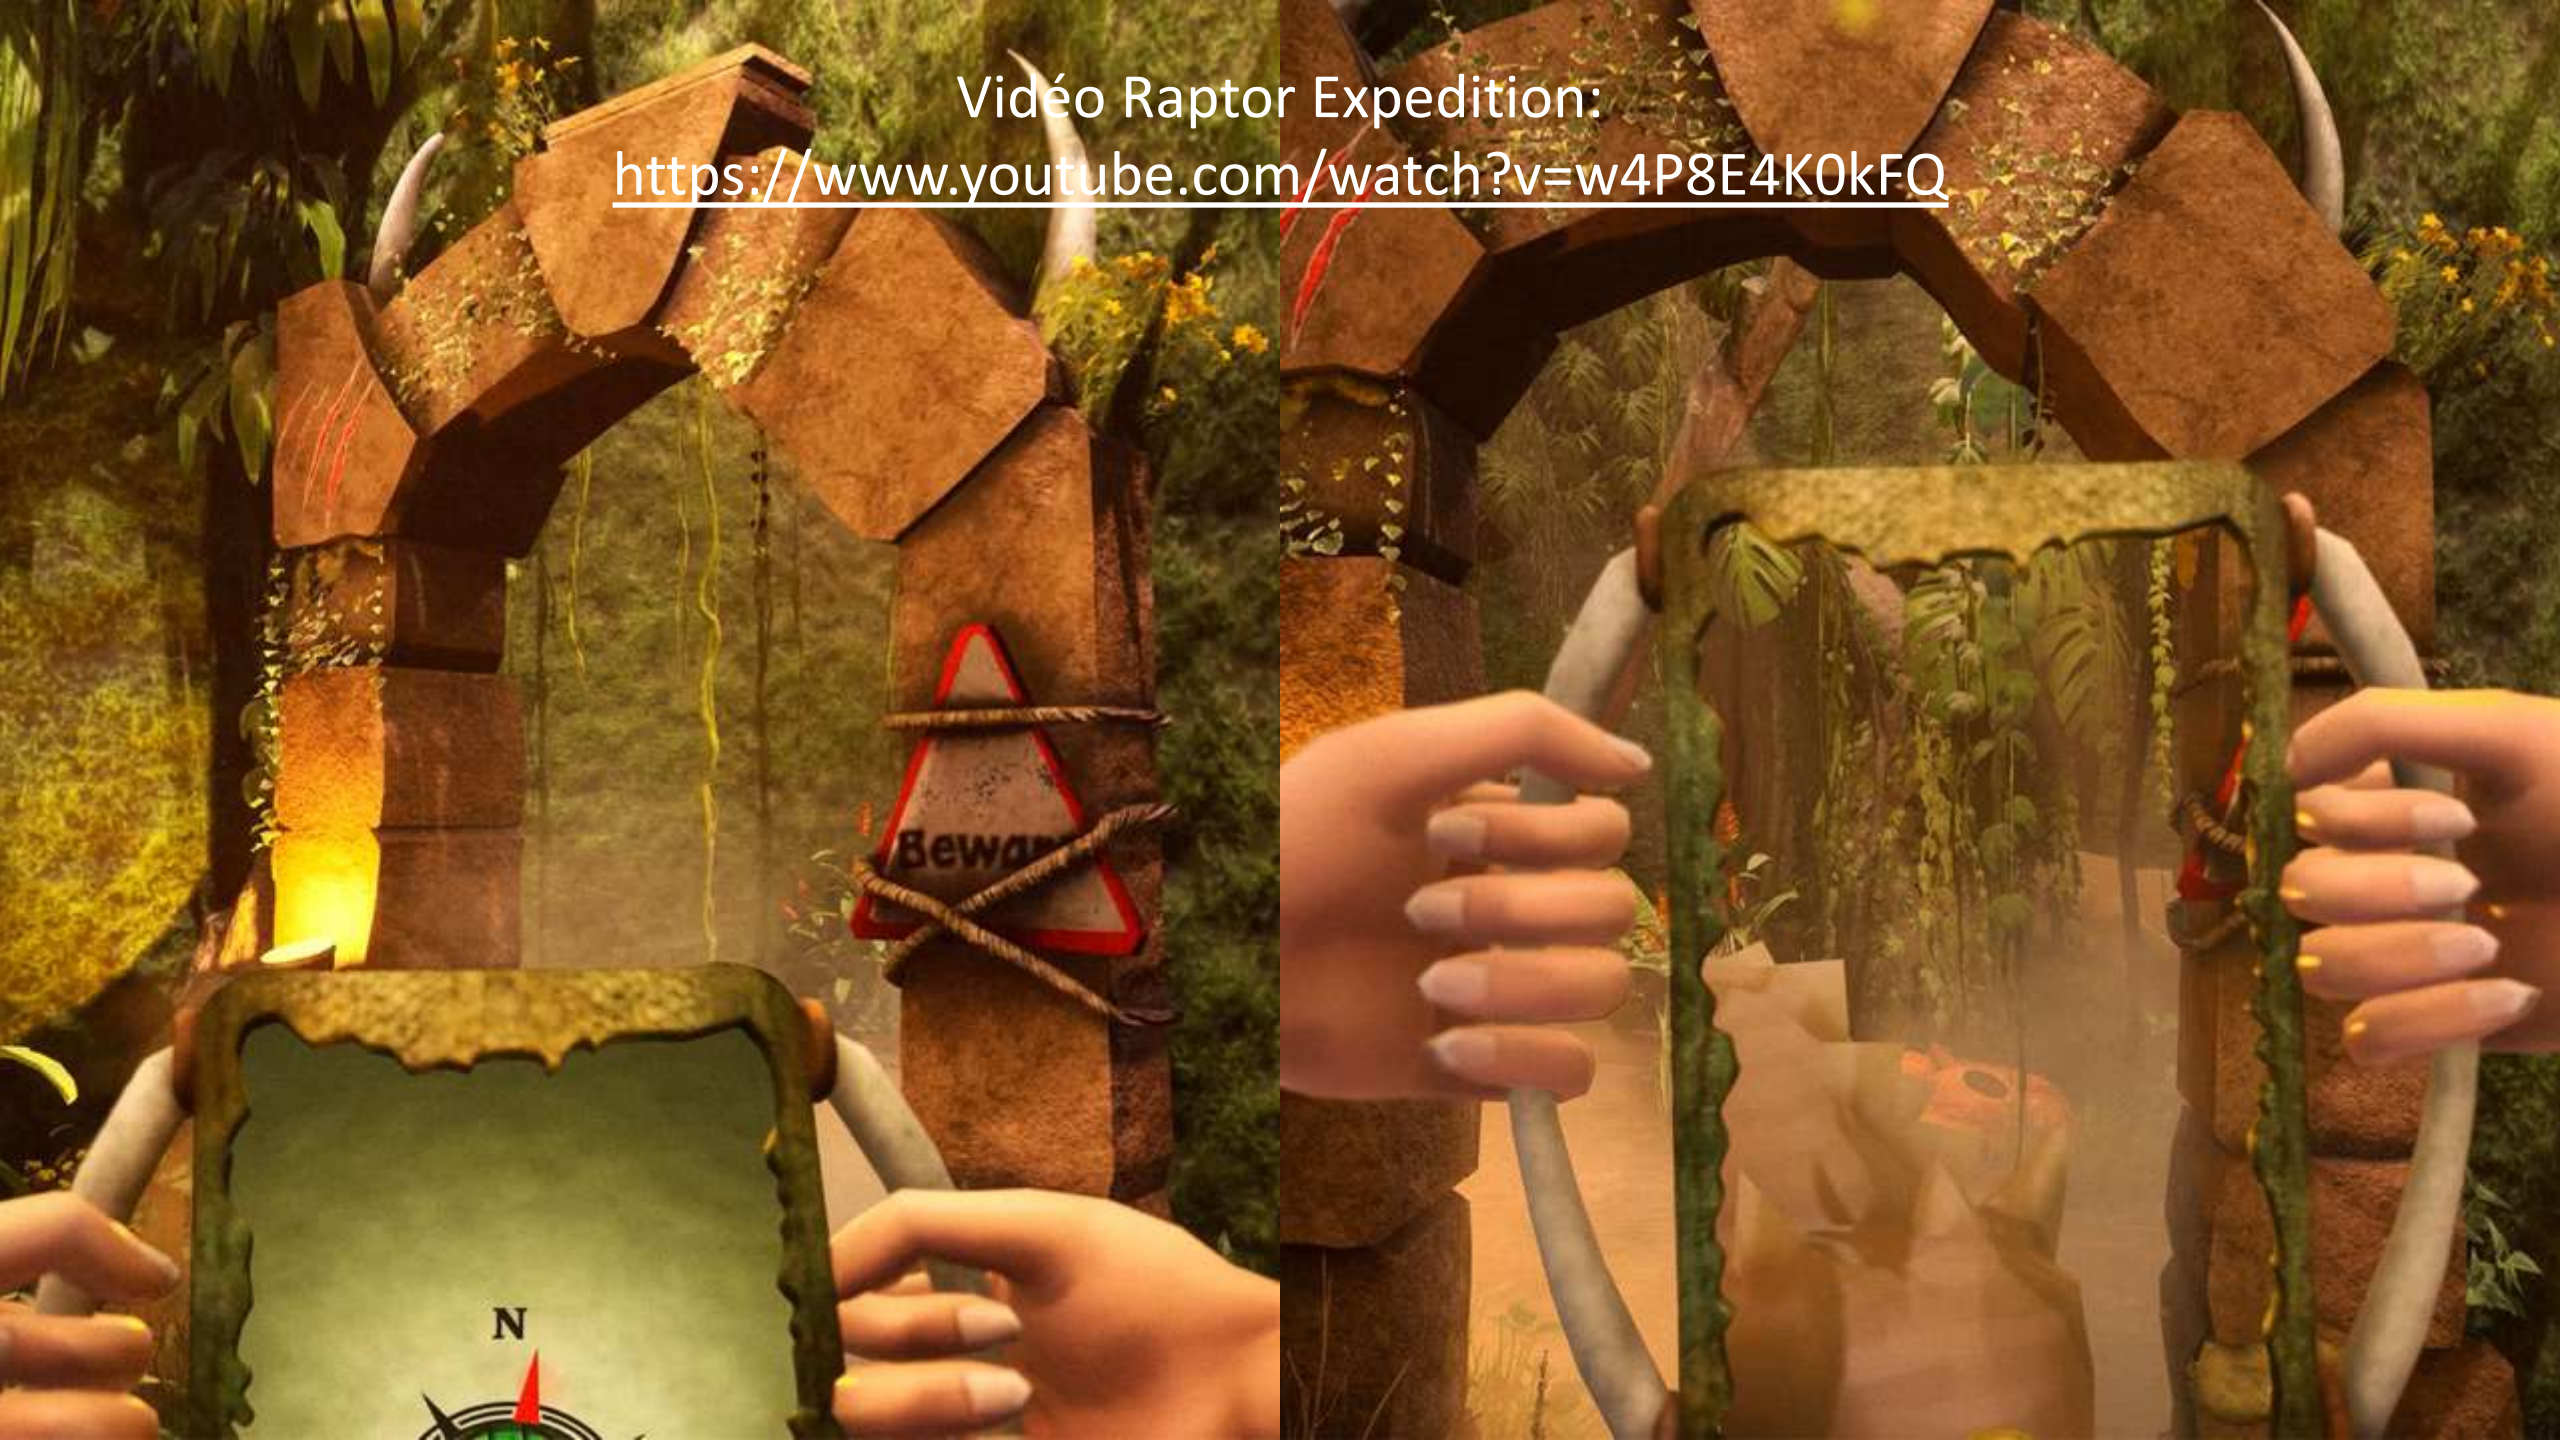

Next-level track ride

AR & VR ATTRACTIONS

Raptor Expedition

Thrill AR Walkthrough

- Suspense
- Immersive
- Multisensory
- Action
- Thrilling

**RAPTOR
EXPEDITION**

BOARDING

Virtual portals

- Find the hidden themed AR portals on the mystery Raptor island
- Amazing 3D rendered views of the island: hilltops, valleys, volcanos,...

Challenging trail

Vidéo Raptor Expedition:
<https://www.youtube.com/watch?v=w4P8E4K0kFQ>

Marsu Quest

AR Escape Walkthrough

Marsu Quest

AR Escape Walkthrough

WaterSlider VR

Splashing VR Experience

Deep Sea Party

water
slider^{VR}