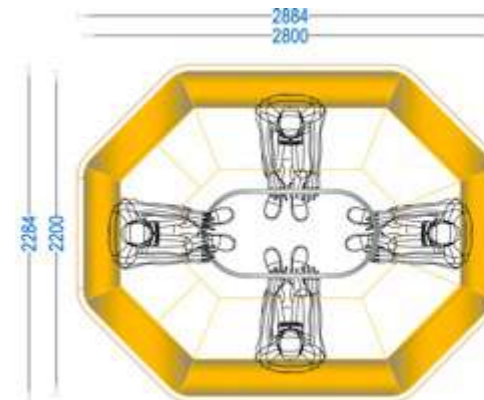

Deep Sea Party

water
slider^{VR}

- Thrilling VR family experience
- Media & motion-based life raft
- 3 minutes Deep Sea Party 3D movie
- Multisensory: sound, special effects
- Wheelchair accessible from rear
- Sea-container with technical room
- Easy and limited operation