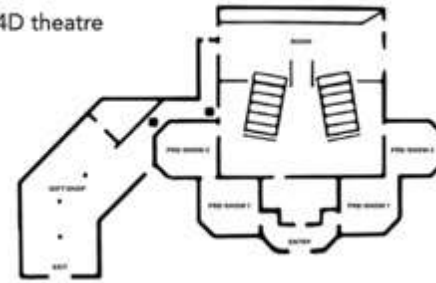

Before:
4D theatre