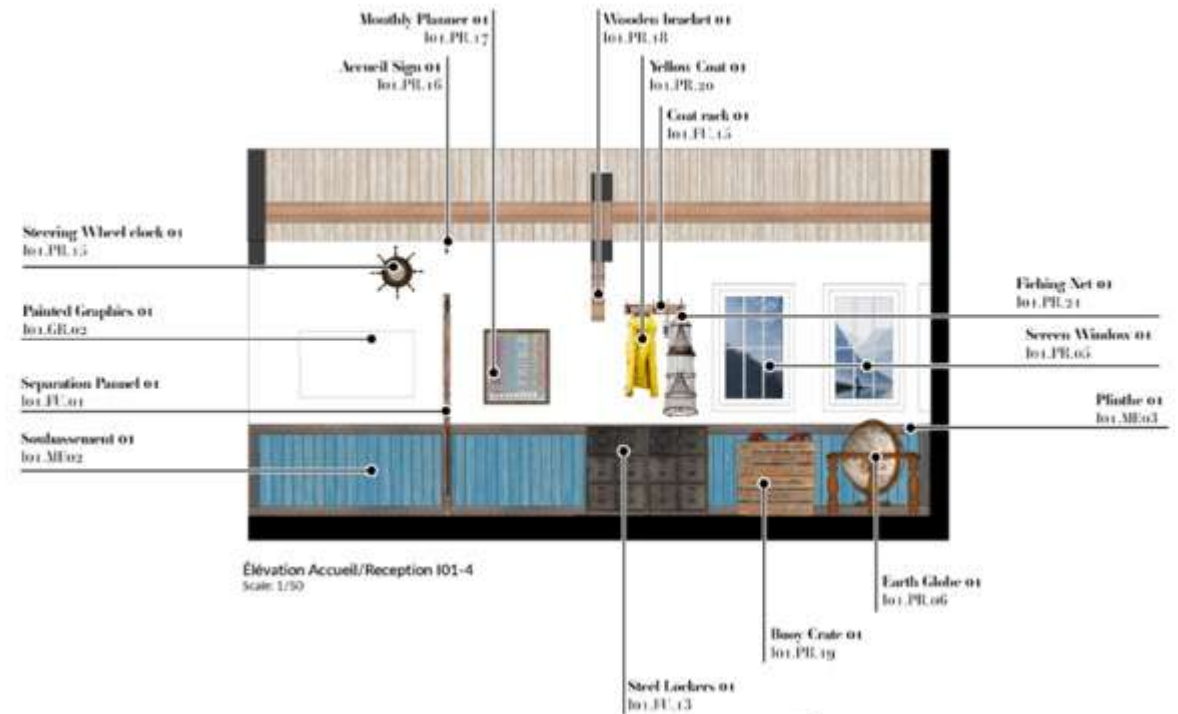

**FJORD
EXPLØRER**
SINCE 1895

**ØN
FYRTÅRN**

Painted Text
"FJORD EXPLØRER SINCE 1895"
(Font : PTF Nordie red - RAL 3009)

Painted Text
"ØN FYRTÅRN" (Font : PTF
Nordie red - RAL 3009)