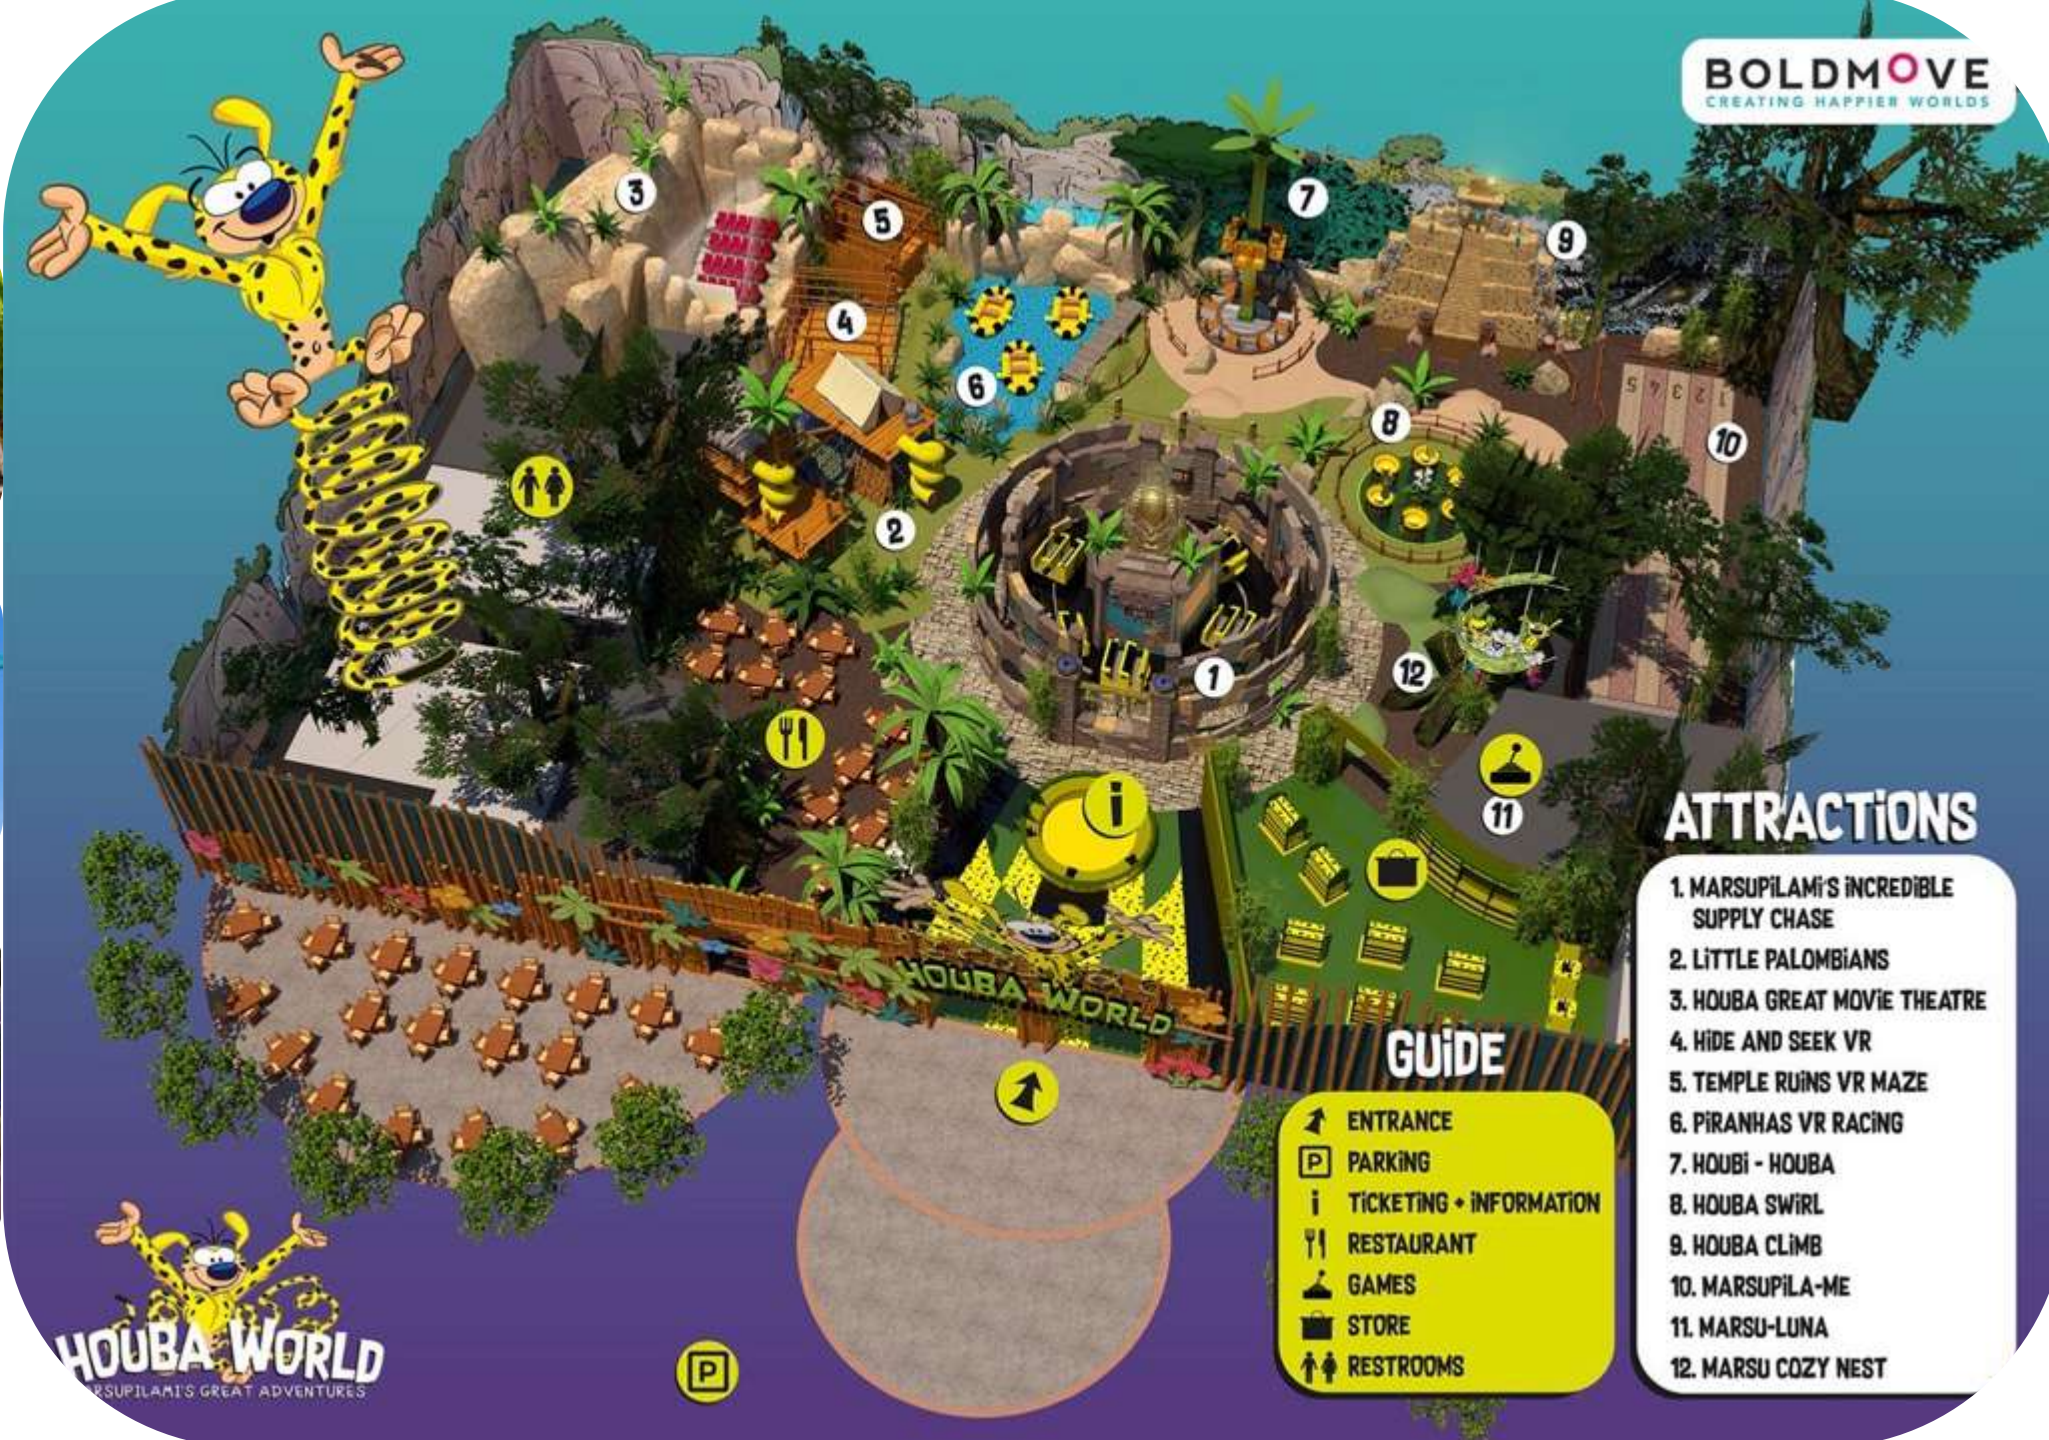

- Thrilling VR family experience
- Media & motion-based life raft
- 3 minutes Deep Sea Party 3D movie
- Multisensory: sound, special effects
- Wheelchair accessible from rear
- Sea-container with technical room
- Easy and limited operation

Shops

Preshows

MASTERPLANNING

HOUBA WORLD
MARSUPILAMI'S GREAT ADVENTURES

ATTRACTIONS

1. MARSUPILAMI'S INCREDIBLE SUPPLY CHASE
2. LITTLE PALOMBIANS
3. HOUBA GREAT MOVIE THEATRE
4. HIDE AND SEEK VR
5. TEMPLE RUINS VR MAZE
6. PIRANHAS VR RACING
7. HOUBI - HOUBA
8. HOUBA SWIRL
9. HOUBA CLIMB
10. MARSUPILA-ME
11. MARSU-LUNA
12. MARSU COZY NEST