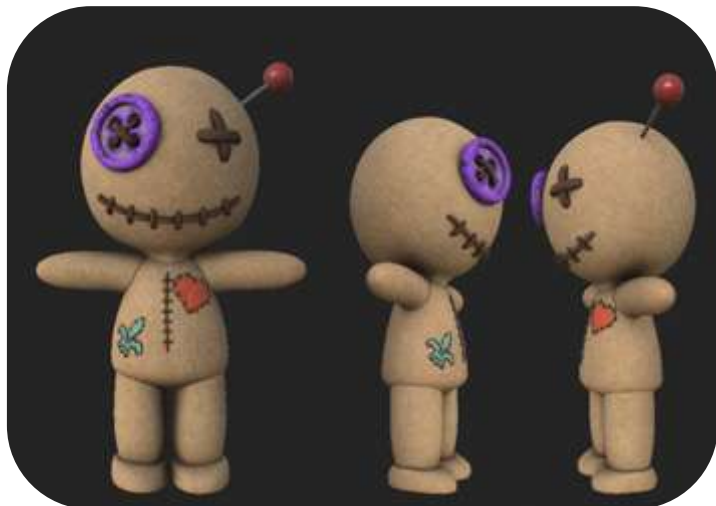

Reload Screen
Integrated as an Ice Dispenser

Old Priest's bike
Cartoon look and basket

Faux foliage
Artificial foliage (various grasses B plants from the forest)

TooMush IP

- The Mushies are adorable little mushrooms that live peacefully in a forest.
- Every Mushie has a specific tattoo that reflects their personality.
- Pollution can mutate them into green mushies that panic even more!

Personality tattoos

Shop & Merch

Artificial Intelligence is used in the media to surprise even the most accustomed players.

VIPzation options in media for special occasions (corporate events, birthdays, seasonal events,...)

Voodoo Festival IP

Mysterious magic brought voodoo dolls back to life. You are the last line of defense to save the Mardi Gras festival from their total takeover. Fling your Good Luck bags to break the curse and save the day!

Fun-scary roadside ride

VOODOO
FESTIVAL

VOODOO FESTIVAL

FUSION

Immersive midway dark ride

FUSION

Double Down

Multiverse dark ride