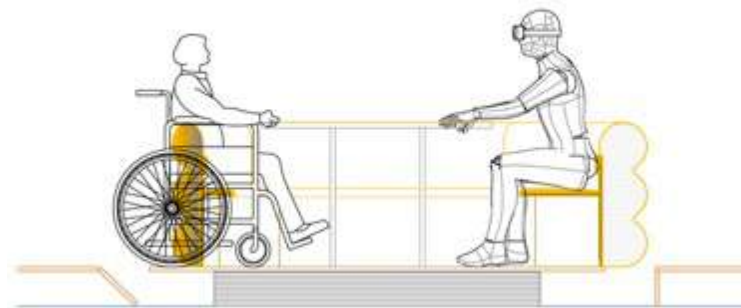

Deep Sea Party

water
slider^{VR}

- Thrilling VR family experience
- Media & motion-based life raft
- 3 minutes Deep Sea Party 3D movie
- Multisensory: sound, special effects
- Wheelchair accessible from rear
- Sea-container with technical room
- Easy and limited operation