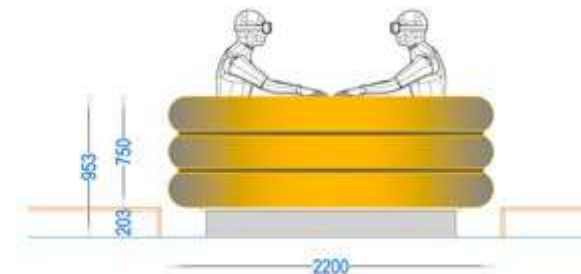

Top View

Front View